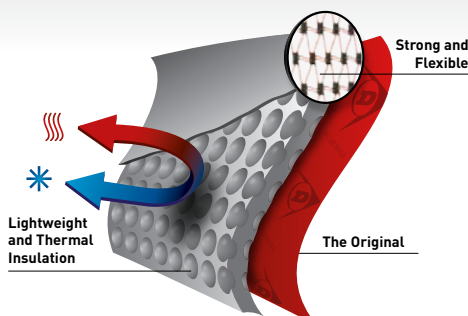

DUNLOP®

PUROFORT+ FULL SAFETY DARK GREEN/BLACK

Premium comfort and protection on the farm

Protection & Comfort

- High traction on uneven surfaces for maximum safety
- S5 rated with steel toecap and midsole for protection against penetrating and falling objects
- Certified according to the latest EN standard (EN ISO 20345:2011 S5 CI SRC)

Shaft / Upper

- Lightweight for minimizing foot fatigue
- Flexible and supple for retaining ease of movement
- Rugged and cut resistant shaft for assuring a safe and long lifetime

Outsole

- SRC rated outsole for excellent grip
- Sturdy outsole design for offering extra stability while walking or standing
- Anatomically shaped footbed and premium insole for unsurpassed comfort

WWW.DUNLOPBOOTS.COM

ARTICLE C762933

PUROFORT®
THE ORIGINAL

Additional information

Number of sizes	14
Size range EUR	36-49/50
Size range UK	03-14/15
Size range US	03-16/17
Safety standard	EN ISO 20345:2011 S5 CI CR SRC