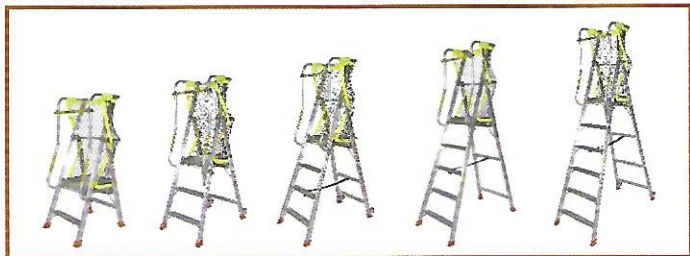

DR-LADDER®

LIGHT WEIGHT ALUMINIUM STEP PLATFORM PL - SAY Series

EN-131 / ALUMINIUM
MAX LOAD CAPACITY 150 kg

Fall Protection Net

- ★ BS EN71-2:2011+A1:2014
- ★ Flammability test passed
- ★ Continuous Antibacterial

IMC
CONTINUOUS ANTIBACTERIAL
持續抗菌

For easy storage of handled tools

Platform with Anti-pinch lock

LADDER SPECIFICATIONS

Item Number	Steps	Dimensions (mm)				Weight (kg)
		W	D	H	H ₁ (Platform)	
PL - SAY02 - 001	2	566	740	1430	480	9
PL - SAY03 - 001	3	610	920	1710	760	10
PL - SAY04 - 001	4	655	1095	1990	1040	12
PL - SAY05 - 001	5	697	1281	2272	1322	13
PL - SAY06 - 001	6	740	1460	2555	1605	14