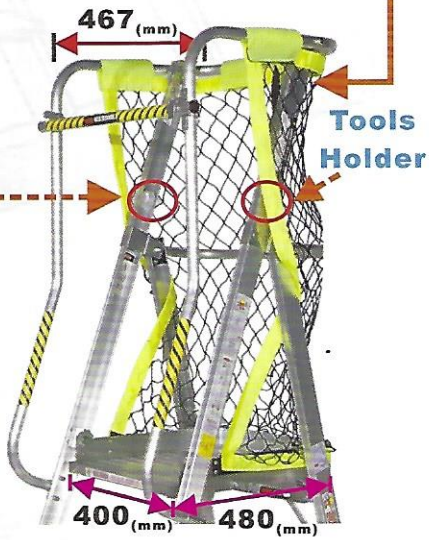

DR-LADDER®

LIGHT WEIGHT ALUMINIUM STEP PLATFORM PL - SAY Series

EN-131 / ALUMINIUM
MAX LOAD CAPACITY 150 kg

Fall Protection Net

- ★ BS EN71-2:2011+A1:2014
- ★ Flammability test passed
- ★ Continuous Antibacterial

IMC
CONTINUOUS ANTIBACTERIAL
持續抗菌

For easy storage of handled tools

Platform with Anti-pinch lock

LADDER SPECIFICATIONS

Item Number	Steps	Dimensions (mm)				Weight (kg)
		W	D	H	H ₁ (Platform)	
PL - SAY02 - 001	2	566	740	1430	480	9
PL - SAY03 - 001	3	610	920	1710	760	10
PL - SAY04 - 001	4	655	1095	1990	1040	12
PL - SAY05 - 001	5	697	1281	2272	1322	13
PL - SAY06 - 001	6	740	1460	2555	1605	14