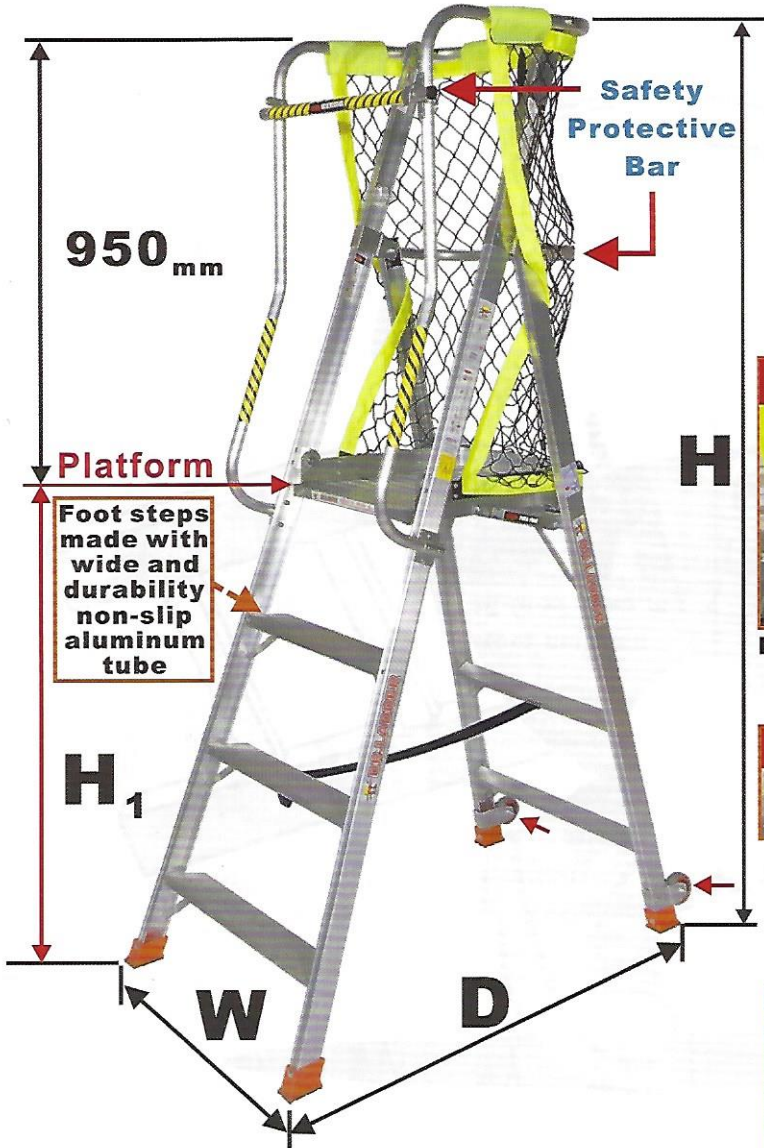

DR-LADDER®

LIGHT WEIGHT ALUMINIUM STEP PLATFORM PL - SAY Series

EN-131 / ALUMINIUM
MAX LOAD CAPACITY 150 kg

Fall Protection Net

- ★ BS EN71-2:2011+A1:2014
- ★ Flammability test passed
- ★ Continuous Antibacterial

IMC
CONTINUOUS ANTIBACTERIAL
持續抗菌

For easy storage of handled tools

Platform with Anti-pinch lock

LADDER SPECIFICATIONS

Item Number	Steps	Dimensions (mm)				Weight (kg)
		W	D	H	H ₁ (Platform)	
PL - SAY02 - 001	2	566	740	1430	480	9
PL - SAY03 - 001	3	610	920	1710	760	10
PL - SAY04 - 001	4	655	1095	1990	1040	12
PL - SAY05 - 001	5	697	1281	2272	1322	13
PL - SAY06 - 001	6	740	1460	2555	1605	14