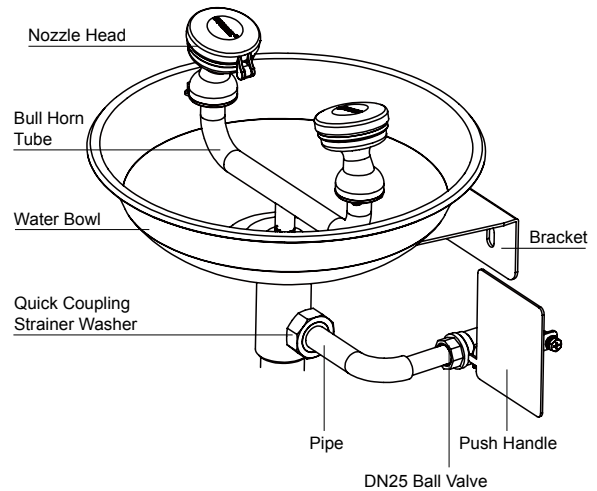

# Wall Mounted Eye/Face Wash

WG7023

It complies with the regulations in ANSI Z358.1-2014 standard and OSHA 29 CFR 1910.151(C) issued by ANSI has acquired CE Certification

- Application: Eye/Face wash for wall mounting Bowl guides waste water to drain and keeps floor clean
- Materials: AES plastic + 304 Stainless Steel
- AES plastic has weather resistance properties and applies to indoors or outdoors
- With good acidproof, alkali prevention performances, 304SS is ideal for harsh environment
- Be activated by push handle easily
- The coin slot hidden faucet aerator is easy to remove and clean
- Dust cover is removed once unit started
- Comply with ANSI Z358.1-2014 and AS 4775-2007

## Eye/Face Wash

Product	Main Material	Water Bowl		Flow Rate (L/min)	Inlet	Outlet	Pressure KPa	Packing size LxWxH(cm)	G.W. (kgs.)	Certification	Model
		Material	Diameter x Height (cm)								
Wall Mounted Eye/Face Wash	304 Stainless Steel	304 Stainless Steel	32x9.5	11.4	1/2"	1-1/4"	210kPa or 2.1bar or 30psi	58x36x25.5	3.1	ANSI Z358.1 AS 4775 CSA CE	<b>WG7023</b>